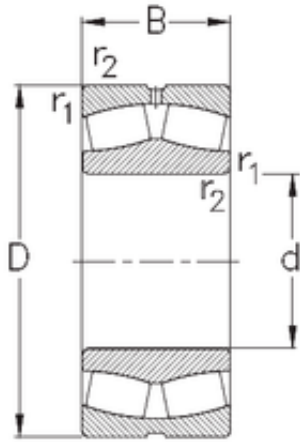

????????? ?? ?????????...

170 mm x 310 mm x 86 mm NKE 22234-MB-W33

Bearing No. 22234-MB-W33

Size	170x310x86 mm
Bore Diameter	170 mm
Outer Diameter	310 mm
Width	86 mm
d	170 mm
D	310 mm
B	86 mm
C	86 mm
r1 min.	4 mm
r2 min.	4 mm
Weight	30 Kg
Basic dynamic load rating (C)	921 kN
Basic static load rating (C0)	1310 kN
Limiting speed	2600 r/min
Calculation factor (e)	0,29
Calculation factor (Y0)	2,1
Calculation factor (Y1)	2,3

22234-MB-W33 Bearing 2D drawings and 3D CAD models